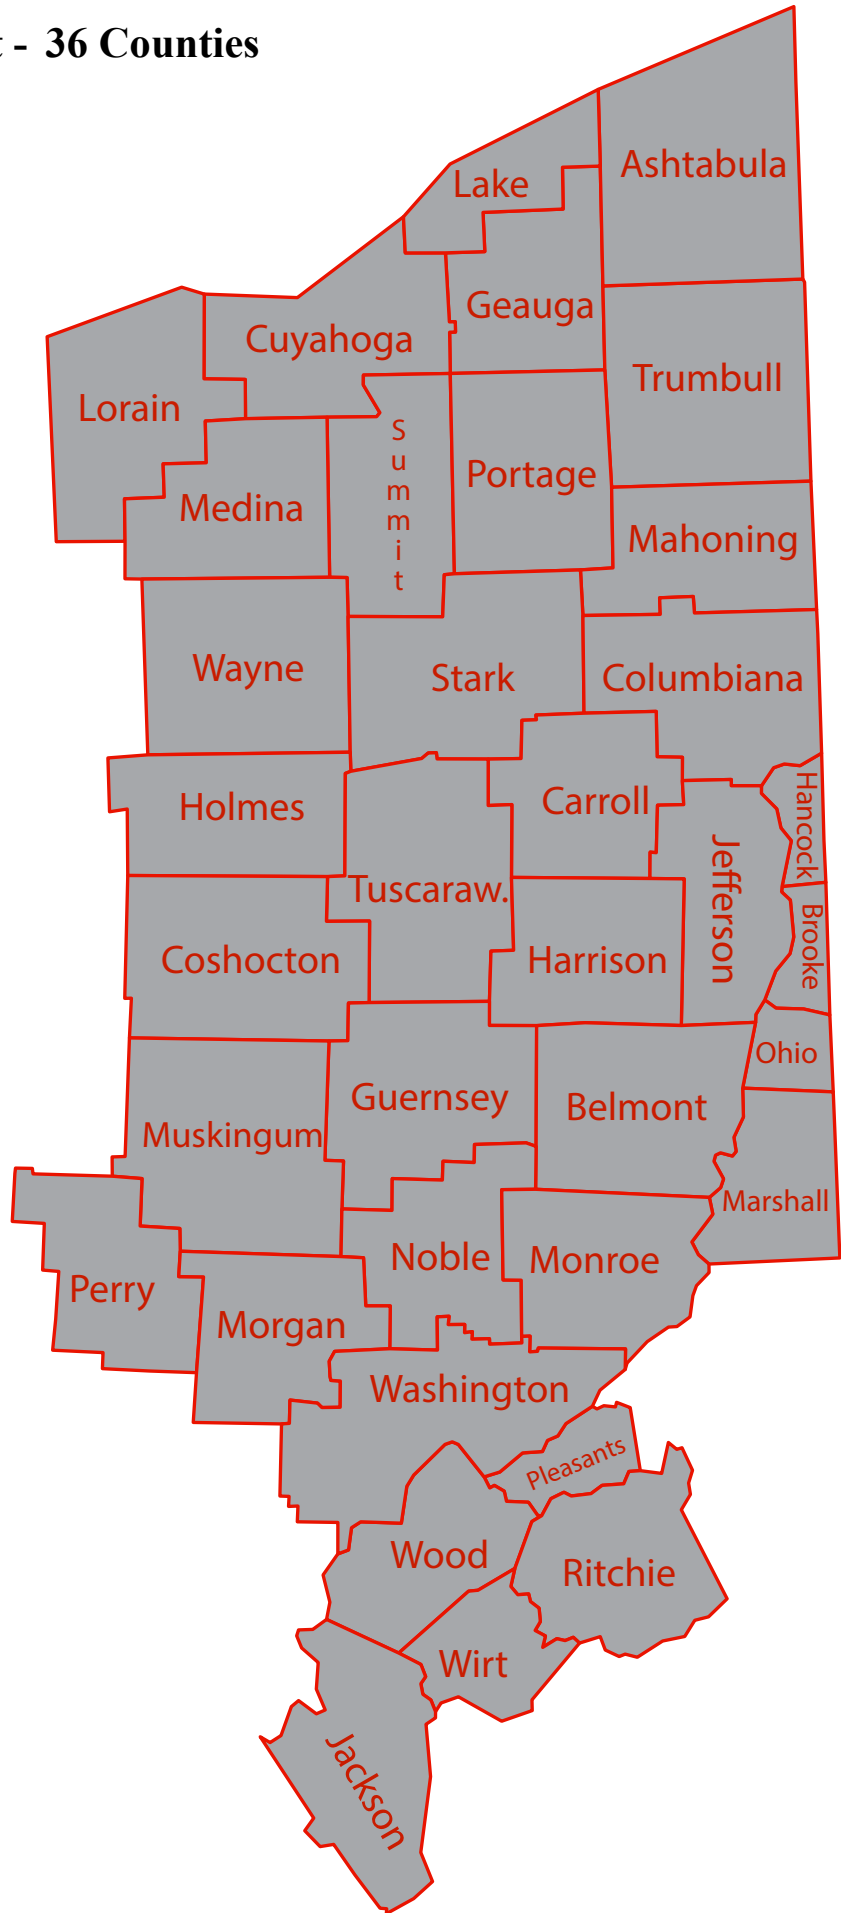

# NEOHREX Territory Chart - 36 Counties

## OHIO Counties

- 1 Ashtabula
- 2 Belmont
- 3 Carroll
- 4 Columbiana
- 5 Coshocton
- 6 Cuyahoga
- 7 Geauga
- 8 Guernsey
- 9 Harrison
- 10 Holmes
- 11 Jefferson
- 12 Lake
- 13 Lorain
- 14 Mahoning
- 15 Medina
- 16 Monroe
- 17 Morgan
- 18 Muskingum
- 19 Noble
- 20 Perry
- 21 Portage
- 22 Stark
- 23 Summit
- 24 Trumbull
- 25 Tuscarawas
- 26 Washington
- 27 Wayne

## WEST VIRGINIA Counties

- 1 Brooke
- 2 Hancock
- 3 Jackson
- 4 Marshall
- 5 Ohio
- 6 Pleasants
- 7 Ritchie
- 8 Wirt
- 9 Wood